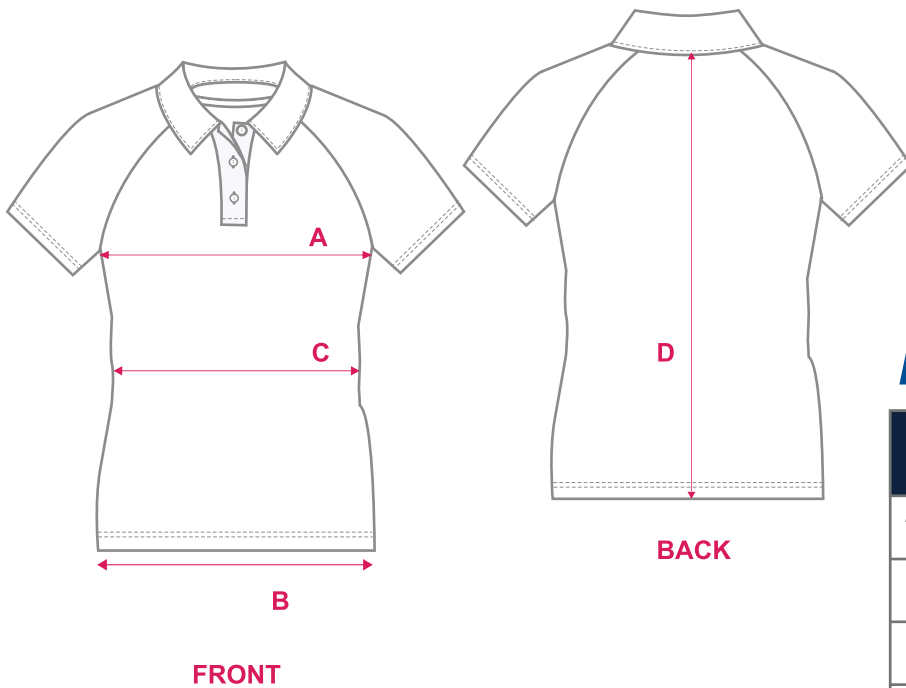

**ELITE FIT - PATTERN Y60028 GIRL SIZING**

	SIZE	4G	6G	8G	10G	12G	14G
1/2 Chest Circumference	<b>A</b>	35.5	37	39	41	43	45
1/2 Hem Circumference	<b>B</b>	35	37	39	41	43	46
1/2 Waist Circumference	<b>C</b>	33.5	35	36	37	38	41.5
Back Length - Center Back to Hem	<b>D</b>	39	43	47	51	55	59

**ELITE FIT - PATTERN Y60028 WOMEN SIZING**

	SIZE	8	10	12	14	16	18	20	22	24
1/2 Chest Circumference	<b>A</b>	45.5	48	50.5	53	55.5	58	60.5	63	65
1/2 Hem Circumference	<b>B</b>	48.5	51	53.5	56	58.5	61	63.5	66	68.5
1/2 Waist Circumference	<b>C</b>	41.5	44	46.5	49	51.5	54	56.5	59	61.5
Back Length - Center Back to Hem	<b>D</b>	64.5	66	67.5	69	70.5	72	73.5	75	76.5

**FABRIC**  
150gsm - ICE FILL, 100% Polyester

**ACTUAL GARMENT MEASUREMENT**